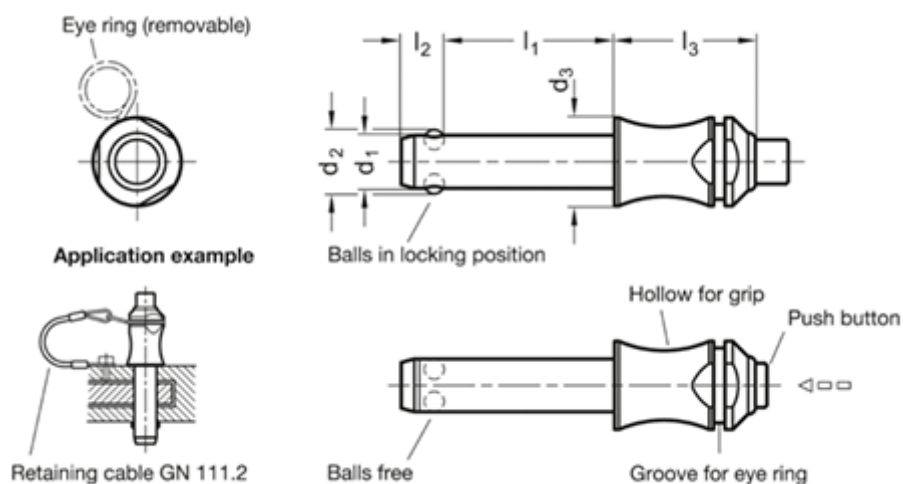

Article number: 20016630
 Description: E+G Ball lock pin
 GN 113.3-6-50

Measures

d1	-0.04/-0.08	= -
d2		= -
d3		= -
l3		= -
l1	+0.6	= -
l2	±1	= -
Load in (N)		= -
Weight in (g)		= -